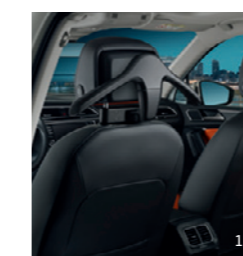

- 01 Boot tray for vehicles with base luggage compartment floor | Part Number: 5NA-061-161-E
- 02 Supporting rods Silver, T-groove profile | Part Number: 5QF-071-151
- 03 Roof box | Part Number: 000-071-200
- 04 Bicycle Holder | Part Number: 000-071-128-F
- 05 Basic Carrier | Part Number: 000-061-122
- 06 Folding table (travel and comfort system) Folding table | Part Number: 000-061-124
- 07 Tablet holder for iPad | Part Number: 000-061-125-E
- 08 Bracket for Action Camera 360 Degrees, rotating | Part Number: 000-061-125-J

01

- 09 Bracket for Tablet PC for (Travel and Comfort System) | Part Number: 000-061-125-N
- 10 Snake Hook for the headrest | Part Number: 000-061-126-A -041
- 11 Bag hooks (Travel and Comfort system) | Part Number: 000-061-126-B
- 12 Clothes hanger (Travel and Comfort system) Clothes hanger | Part Number: 000-061-127-B
- 13 Thermo Box | Part Number: 000-065-400-F
- 14 Clothes hanger chrome | Part Number: 00V-061-127
- 15 Luggage net | Part Number: 5N0-065-111
- 16 Cushion Pillow Set of 2 | Part Number: 7E0-084-508-CPC
- 17 Tissue Box | Part Number: 000-061-108- -BOX

09

11

24

03

02

04

08

05

06

07

10

12

13

14

15

16

17

25