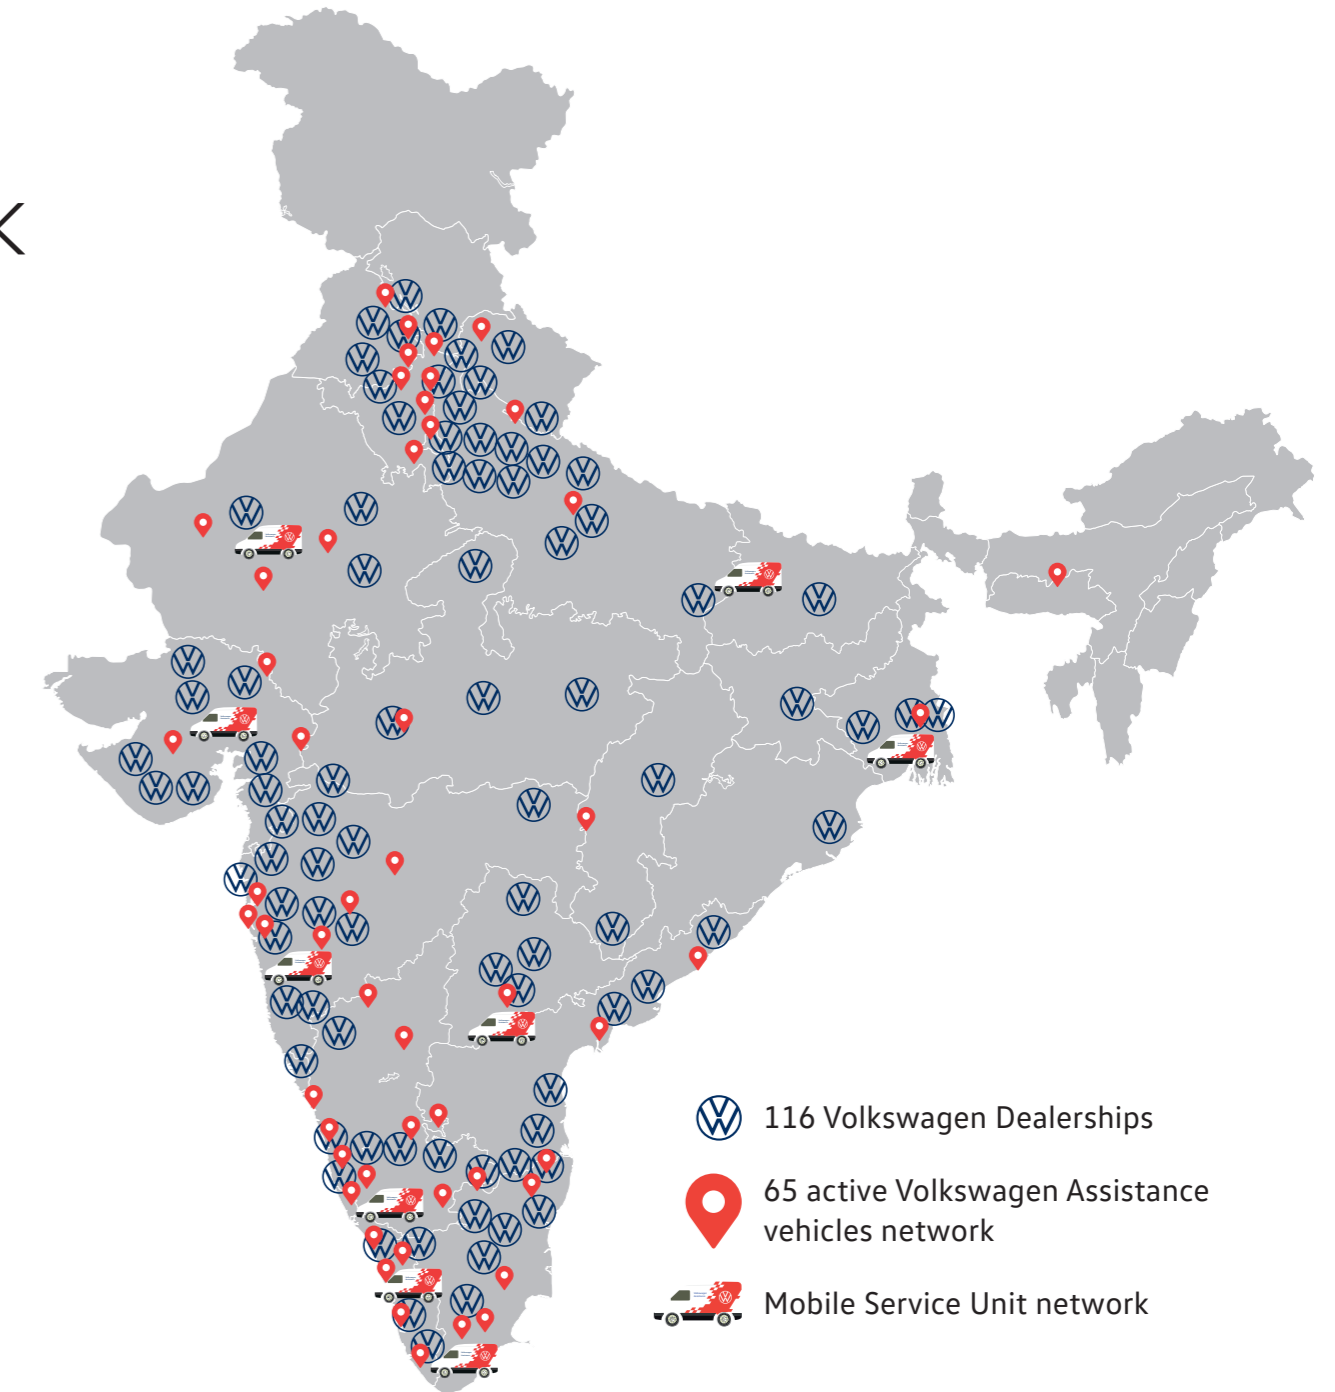

Volkswagen service network

Wide Service network with touchpoints across India

Get assured services with trained technicians and standard equipment that will cater to all your Volkswagen needs.

Volkswagen service comes to you with Volkswagen Assistance and Mobile Service Unit. Get convenience on the go with the Volkswagen range of services.

Volkswagen Assistance

Expert care, at your doorstep

With Volkswagen assistance, caring for your car is now effortless. Enjoy more time to yourself while we care for your car

Mobile Service Units

Workshop service, wherever you are

Volkswagen's Mobile Service Unit is there for you anytime, anywhere. Avail a wide range of services like periodic maintenance, minor repair jobs, dry wash, value-added services and much more with our fully equipped Mobile Service Unit.

Volkswagen One Price Assurance

Know the exact cost of your next service via the Service Cost Calculator. With Service Cam know the exact cost of any additional services before they begin. You will know the exact cost of your services before you pay for them. No surprises here. You call this carefree. We call it service.

Dealer network

Disclaimer: Map drawn not to scale.
For representation purpose only.
Updated till November, 2021.