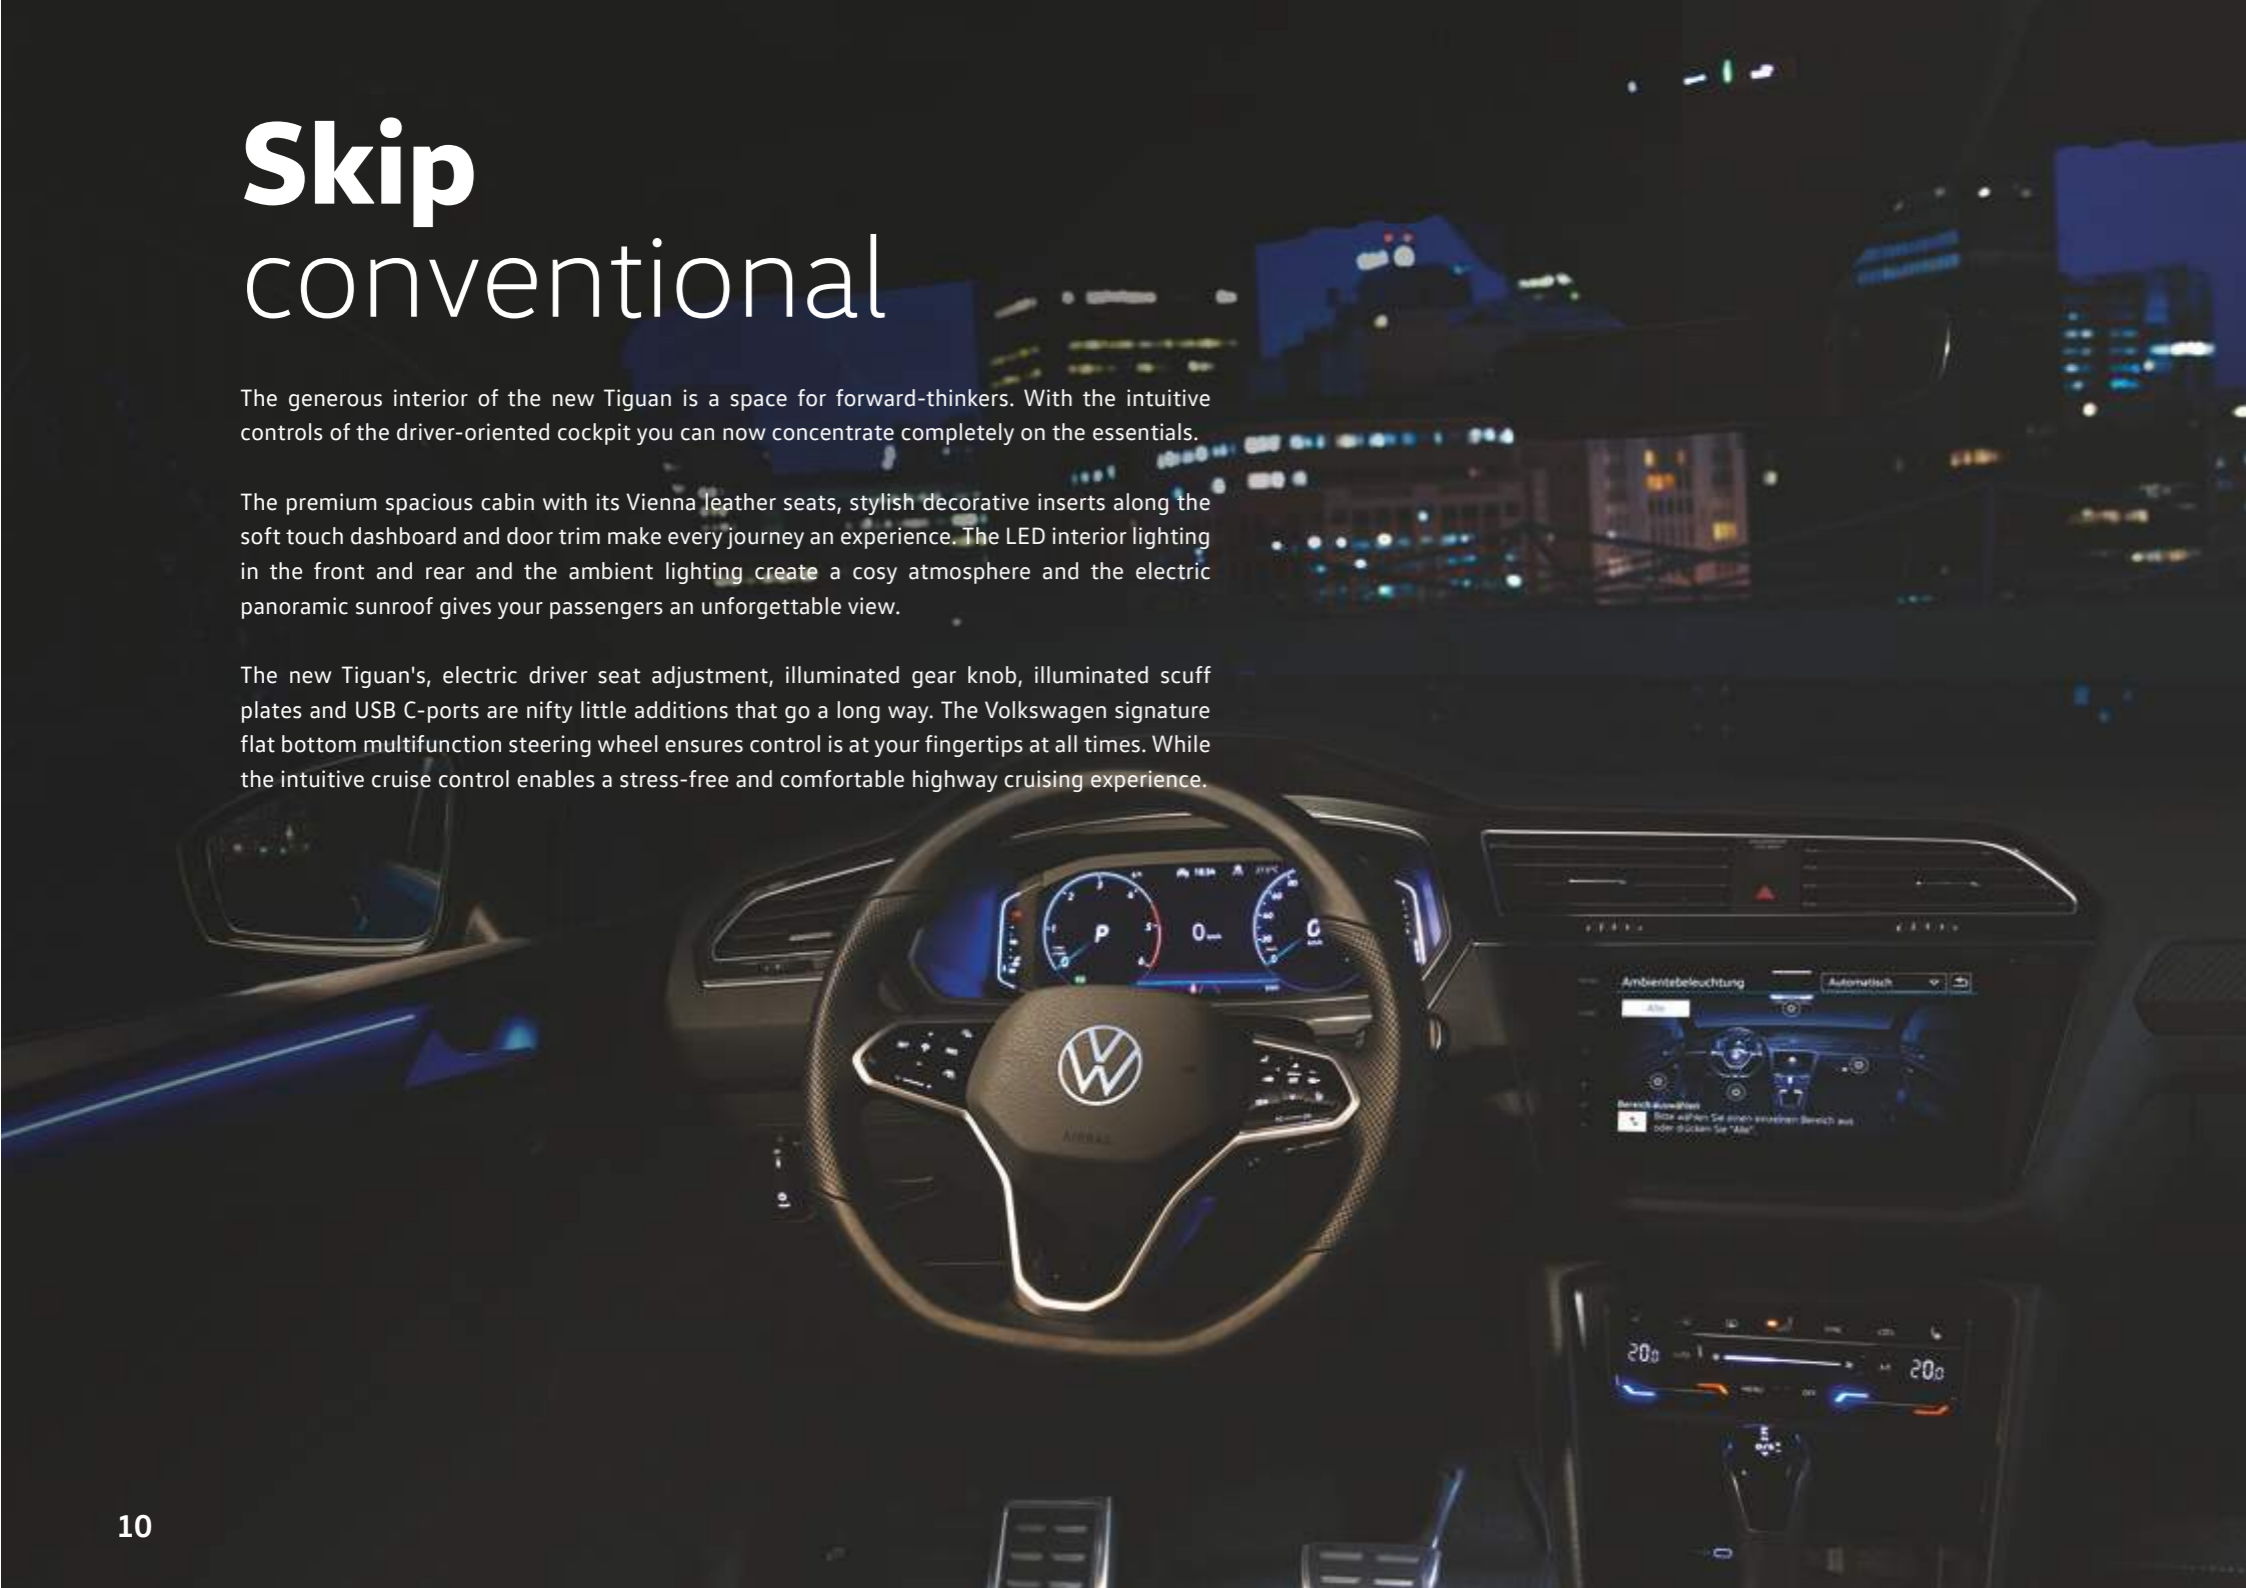

At the rear, the attractive dark red LED combination taillights with integrated turn signal exude sophistication.

Skip conventional

The generous interior of the new Tiguan is a space for forward-thinkers. With the intuitive controls of the driver-oriented cockpit you can now concentrate completely on the essentials.

The premium spacious cabin with its Vienna leather seats, stylish decorative inserts along the soft touch dashboard and door trim make every journey an experience. The LED interior lighting in the front and rear and the ambient lighting create a cosy atmosphere and the electric panoramic sunroof gives your passengers an unforgettable view.

The new Tiguan's, electric driver seat adjustment, illuminated gear knob, illuminated scuff plates and USB C-ports are nifty little additions that go a long way. The Volkswagen signature flat bottom multifunction steering wheel ensures control is at your fingertips at all times. While the intuitive cruise control enables a stress-free and comfortable highway cruising experience.