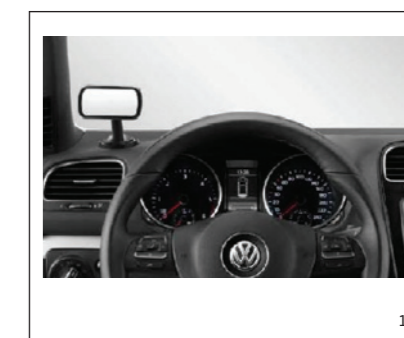

13 Cap | Part Number: 5NG-084-300-B

14 Cushion Heritage | Part Number: 7E0-084-508

15 Loading sill protection Stainless steel look | Part Number: 5NA-061-195-A

16 Scuff Plates | Part Number: 5NA-071-303

17 Protective strip for the tailgate Chrome look (Trunk garnish) | Part Number: 5NA-071-360

18 Kids View Mirror | Part Number: 000-072-549-A

19 Car safety Hammer | Part Number: 6JR-093-101